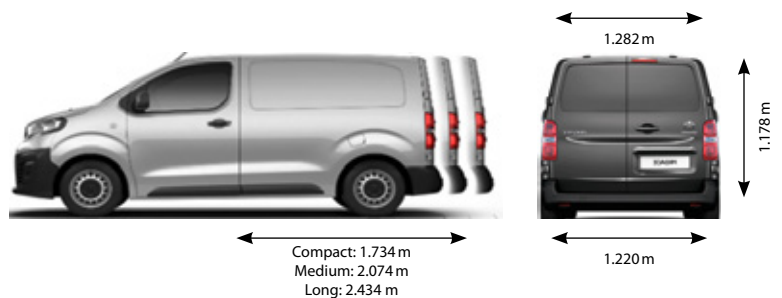

FOOD

MEDICAL

SPECIALIST

CONTROL OF THE COLD CHAIN

Integrated insulated cargo area for

TOYOTA PROACE

2016 MODEL

TOYOTA

**Designer and manufacturer of
integrated insulated cargo areas**

Trimat has designed an insulated range for professionals, combining functionality, aesthetics and long life.

INTEGRATED INSULATED CARGO AREA FOR TOYOTA PROACE 2016 MODEL

The various Iso-Kit fitting-out configurations

Reference	Name
EKI0161	ISO-KIT insulation PROACE COMPACT with right side door
EKI0162	ISO-KIT insulation PROACE COMPACT without side door
EKI0163	ISO-KIT insulation PROACE COMPACT with right side door and semi-recessed roof
EKI0164	ISO-KIT insulation PROACE COMPACT without side door and semi-recessed roof
EKI0169	ISO-KIT insulation PROACE MEDIUM with right side door
EKI0170	ISO-KIT insulation PROACE MEDIUM without side door
EKI0171	ISO-KIT insulation PROACE MEDIUM with right side door and semi-recessed roof
EKI0172	ISO-KIT insulation PROACE MEDIUM without side door and semi-recessed roof
EKI0177	ISO-KIT insulation PROACE LONG with right side door
EKI0178	ISO-KIT insulation PROACE LONG without side door
EKI0179	ISO-KIT insulation PROACE LONG with right side door and semi-recessed roof
EKI0180	ISO-KIT insulation PROACE LONG without side door and semi-recessed roof

Please ask us for the **IN (Normal Insulation)** versions

Dimensions

	Compact	Medium	Long
Interior length	1734	2074	2434
Interior width	1282	1282	1282
Between wheel arches	1220	1220	1220
Width between the rear doors	IN	1220	1220
	IR	1134	1134
Interior height	1178	1178	1178
Volume	2.6 m ³	3.2 m ³	3.7 m ³