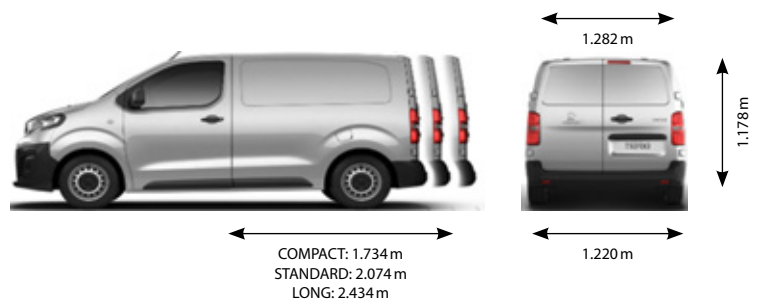

The various Iso-Kit fitting-out configurations

Reference	Name
EKI0161	ISO-KIT insulation EXPERT COMPACT with right side door
EKI0162	ISO-KIT insulation EXPERT COMPACT without side door
EKI0163	ISO-KIT insulation EXPERT COMPACT with right side door and semi-recessed roof
EKI0164	ISO-KIT insulation EXPERT COMPACT without side door and semi-recessed roof
EKI0169	ISO-KIT insulation EXPERT STANDARD with right side door
EKI0170	ISO-KIT insulation EXPERT STANDARD without side door
EKI0171	ISO-KIT insulation EXPERT STANDARD with right side door and semi-recessed roof
EKI0172	ISO-KIT insulation EXPERT STANDARD without side door and semi-recessed roof
EKI0177	ISO-KIT insulation EXPERT LONG with right side door
EKI0178	ISO-KIT insulation EXPERT LONG without side door
EKI0179	ISO-KIT insulation EXPERT LONG with right side door and semi-recessed roof
EKI0180	ISO-KIT insulation EXPERT LONG without side door and semi-recessed roof

Please ask us for the **IN (Normal Insulation)** versions

Dimensions

	Compact	Standard	Long
Interior length	1734	2074	2434
Interior width	1282	1282	1282
Between wheel arches	1220	1220	1220
Width between the rear doors	IN	1220	1220
	IR	1134	1134
Interior height	1178	1178	1178
Volume	2.6 m ³	3.2 m ³	3.7 m ³