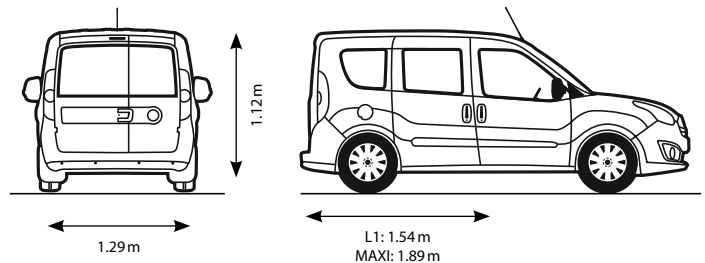

FOOD

MEDICAL

SPECIALIST

CONTROL OF THE COLD CHAIN

Integrated insulated cargo area for

OPEL COMBO

Designer and manufacturer of integrated insulated cargo areas

Trimat has designed an insulated range for professionals, combining functionality, aesthetics and long life.

INTEGRATED INSULATED CARGO AREA FOR OPEL COMBO

The various Iso-Kit fitting-out configurations

Reference	Name
EKI0049	ISO-KIT insulation COMBO without side door
EKI0050	ISO-KIT insulation COMBO with right side door
EKI0124	ISO-KIT insulation COMBO 3 seats with right side door <i>(with driver protection ladder)</i>
EKI0125	ISO-KIT insulation COMBO 3 seats without side door <i>(with driver protection ladder)</i>
EKI0135	ISO-KIT insulation COMBO MAXI with right side door
EKI0136	ISO-KIT insulation COMBO MAXI without side door
EKI0137	ISO-KIT insulation COMBO MAXI 3 seats with right side door <i>(with driver protection ladder)</i>
EKI0138	ISO-KIT insulation COMBO MAXI 3 seats without side door <i>(with driver protection ladder)</i>
EKI0187	ISO-KIT insulation COMBO 3 seats Sheet metal partition with right side door <i>(with sheet metal partition for driver protection)</i>
EKI0188	ISO-KIT insulation COMBO 3 seats Sheet metal partition without side door <i>(with sheet metal partition for driver protection)</i>
EKI0189	ISO-KIT insulation COMBO MAXI 3 seats Sheet metal partition with right side door <i>(with sheet metal partition for driver protection)</i>
EKI0190	ISO-KIT insulation COMBO MAXI 3 seats Sheet metal partition without side door <i>(with sheet metal partition for driver protection)</i>

Dimensions

	L1	MAXI
Interior length	1.54 m	1.89 m
Interior width	1.29 m	1.29 m
Between wheel arches	1.07 m	1.07 m
Interior height	1.12 m	1.12 m
Volume	2.00 m ³	2.4 m ³

Mounting and fairing for refrigeration unit