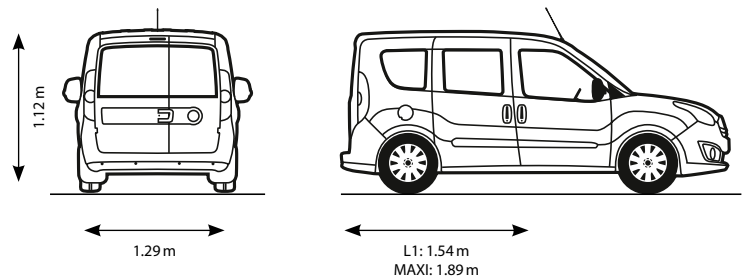

FOOD

MEDICAL

SPECIALIST

CONTROL OF THE COLD CHAIN

Integrated insulated cargo area for

FIAT DOBLO

Designer and manufacturer of integrated insulated cargo areas

Trimat has designed an insulated range for professionals, combining functionality, aesthetics and long life.

INTEGRATED INSULATED CARGO AREA FOR FIAT DOBLO

Reference	Name
EKI0049	ISO-KIT insulation DOBLO without side door
EKI0050	ISO-KIT insulation DOBLO with right side door
EKI0124	ISO-KIT insulation DOBLO 3 seats with right side door <i>(with driver protection ladder)</i>
EKI0125	ISO-KIT insulation DOBLO 3 seats without side door <i>(with driver protection ladder)</i>
EKI0135	ISO-KIT insulation DOBLO MAXI with right side door
EKI0136	ISO-KIT insulation DOBLO MAXI without side door
EKI0137	ISO-KIT insulation DOBLO MAXI 3 seats with right side door <i>(with driver protection ladder)</i>
EKI0138	ISO-KIT insulation DOBLO MAXI 3 seats without side door <i>(with driver protection ladder)</i>
EKI0187	ISO-KIT insulation DOBLO 3 seats Sheet metal partition with right side door <i>(with sheet metal partition for driver protection)</i>
EKI0188	ISO-KIT insulation DOBLO 3 seats Sheet metal partition without side door <i>(with sheet metal partition for driver protection)</i>
EKI0189	ISO-KIT insulation DOBLO MAXI 3 seats Sheet metal partition with right side door <i>(with sheet metal partition for driver protection)</i>
EKI0190	ISO-KIT insulation DOBLO MAXI 3 seats Sheet metal partition without side door <i>(with sheet metal partition for driver protection)</i>

Dimensions

	L1	MAXI
Interior length	1.54 m	1.89 m
Interior width	1.29 m	1.29 m
Between wheel arches	1.07 m	1.07 m
Interior height	1.12 m	1.12 m
Volume	2.00 m ³	2.4 m ³

Mounting and fairing for refrigeration unit