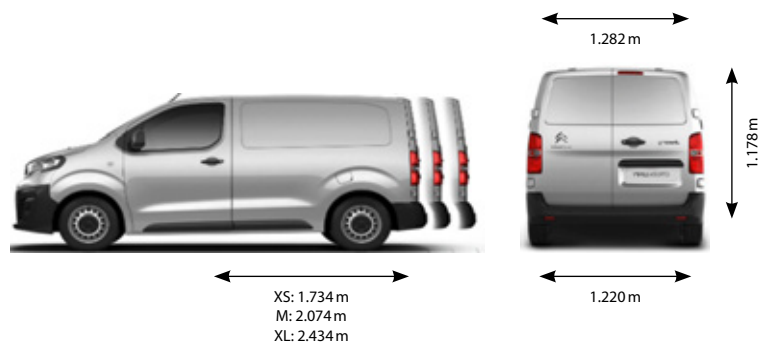

Designer and manufacturer of integrated insulated cargo areas

Trimat has designed an insulated range for professionals, combining functionality, aesthetics and long life.

INTEGRATED INSULATED CARGO AREA FOR CITROËN JUMPY 2016

The various Iso-Kit fitting-out configurations

Reference	Name
EKI0161	ISO-KIT insulation JUMPY XS with right side door
EKI0162	ISO-KIT insulation JUMPY XS without side door
EKI0163	ISO-KIT insulation JUMPY XS with right side door and semi-recessed roof
EKI0164	ISO-KIT insulation JUMPY XS without side door and semi-recessed roof
EKI0169	ISO-KIT insulation JUMPY M with right side door
EKI0170	ISO-KIT insulation JUMPY M without side door
EKI0171	ISO-KIT insulation JUMPY M with right side door and semi-recessed roof
EKI0172	ISO-KIT insulation JUMPY M without side door and semi-recessed roof
EKI0177	ISO-KIT insulation JUMPY XL with right side door
EKI0178	ISO-KIT insulation JUMPY XL without side door
EKI0179	ISO-KIT insulation JUMPY XL with right side door and semi-recessed roof
EKI0180	ISO-KIT insulation JUMPY XL without side door and semi-recessed roof

Please ask us for the **IN (Normal Insulation)** versions

Dimensions

	XS	M	XL
Interior length	1.734 m	2.074 m	2.434 m
Interior width	1.282 m	1.282 m	1.282 m
Between wheel arches	1.220 m	1.220 m	1.220 m
Width between the rear doors	IN	1.220 m	1.220 m
	IR	1.134 m	1.134 m
Interior height	1.178 m	1.178 m	1.178 m
Volume	2.6 m ³	3.2 m ³	3.7 m ³