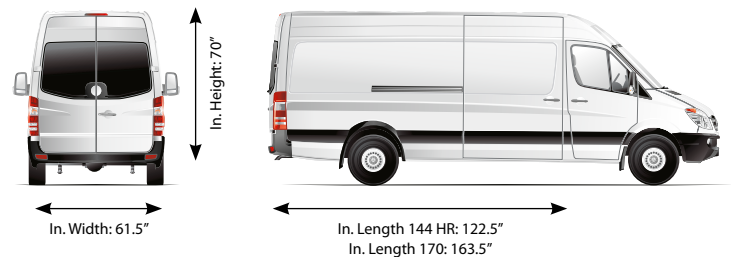

MOLDED INSULATION KITS FOR SPRINTER

Standard IsoKit versions

Reference	Description
S144HR25	ISOKIT Sprinter 2500 144 High Roof with sliding side door
S144HR25XSD	ISOKIT Sprinter 2500 144 High Roof without sliding side door
S170HR25	ISOKIT Sprinter 2500 170 with sliding side door
S170HR25XSD	ISOKIT Sprinter 2500 170 without sliding side door

Reference	Description
S144HR35	ISOKIT Sprinter 3500 144 High Roof with sliding side door
S144HR35XSD	ISOKIT Sprinter 3500 144 High Roof without sliding side door
S170HR35	ISOKIT Sprinter 3500 170 with sliding side door
S170HR35XSD	ISOKIT Sprinter 3500 170 without sliding side door

Call for custom or multi-zone options

Usable Cargo Space

	2500		3500	
	144 HR	170	144 HR	170
Interior Length	122.5"	163.5"	122.5"	163.5"
Interior Width	61.5"		61.5"	
Width at wheelhouse	48"		36"	
Interior Height	70"		70"	
Volume	289.6 ft ³	381 ft ³	288.9 ft ³	380.3 ft ³
Weight of kit (without refrigeration unit)	500 lbs.	644 lbs.	500 lbs.	644 lbs.