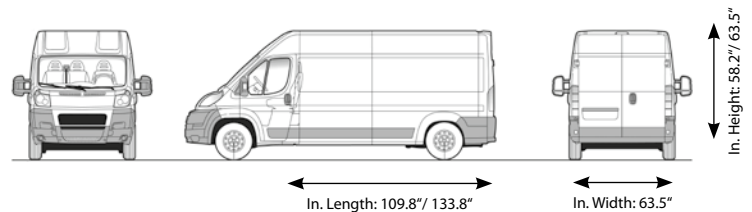

Call for custom or multi-zone options

Usable Cargo Space

	136" WB Low Roof	136" WB High Roof	159" WB High Roof
Interior Length	109.8"	109.8"	133.8"
Interior Width	63.5"	63.5"	63.5"
Width at wheelhouse	49.6"	49.6"	49.6"
Interior Height	58.2"	69"	69"
Volume	242.2 ft ³	280 ft ³	335.5 ft ³