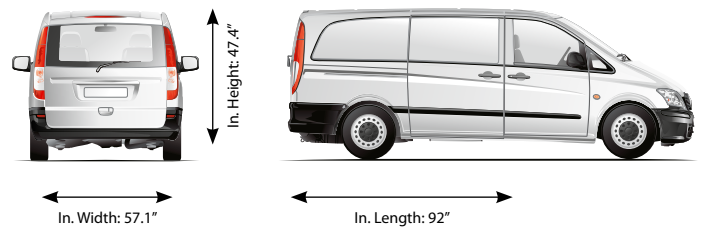

MOLDED INSULATION KITS FOR MERCEDES METRIS

Standard IsoKit versions

Reference	Description
M126WB	ISOKIT Metris 126" WB with sliding side door
M126WBXSD	ISOKIT Metris 126" WB without sliding side door

Call for custom or multi-zone options

Usable Cargo Space

	METRIS 126" WB
Interior Length	92"
Interior Width	57.1"
Width at wheelhouse	43.7"
Interior Height	47.4"
Volume	127.1 ft³